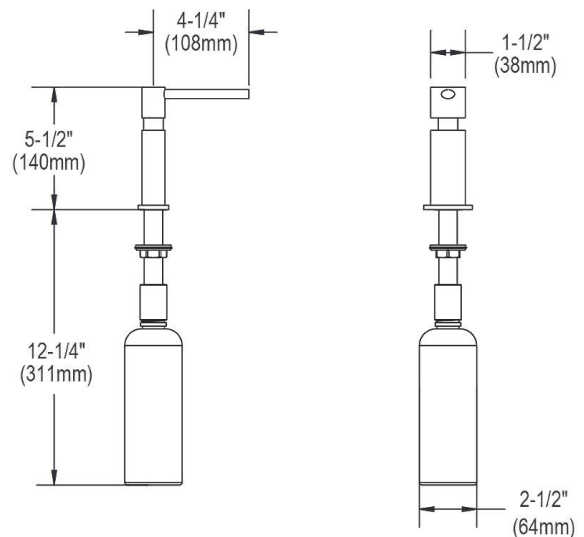

PART: _____ QTY: _____

PROJECT: _____

CONTACT: _____

DATE: _____

NOTES: _____

APPROVAL: _____

In keeping with our policy of continuing product improvement, Elkay reserves the right to change product specifications without notice. Please visit elkay.com for the most current version of Elkay product specification sheets. This specification describes an Elkay product with design, quality, and functional benefits to the user. When making a comparison of other producers' offerings, be certain these features are not overlooked.